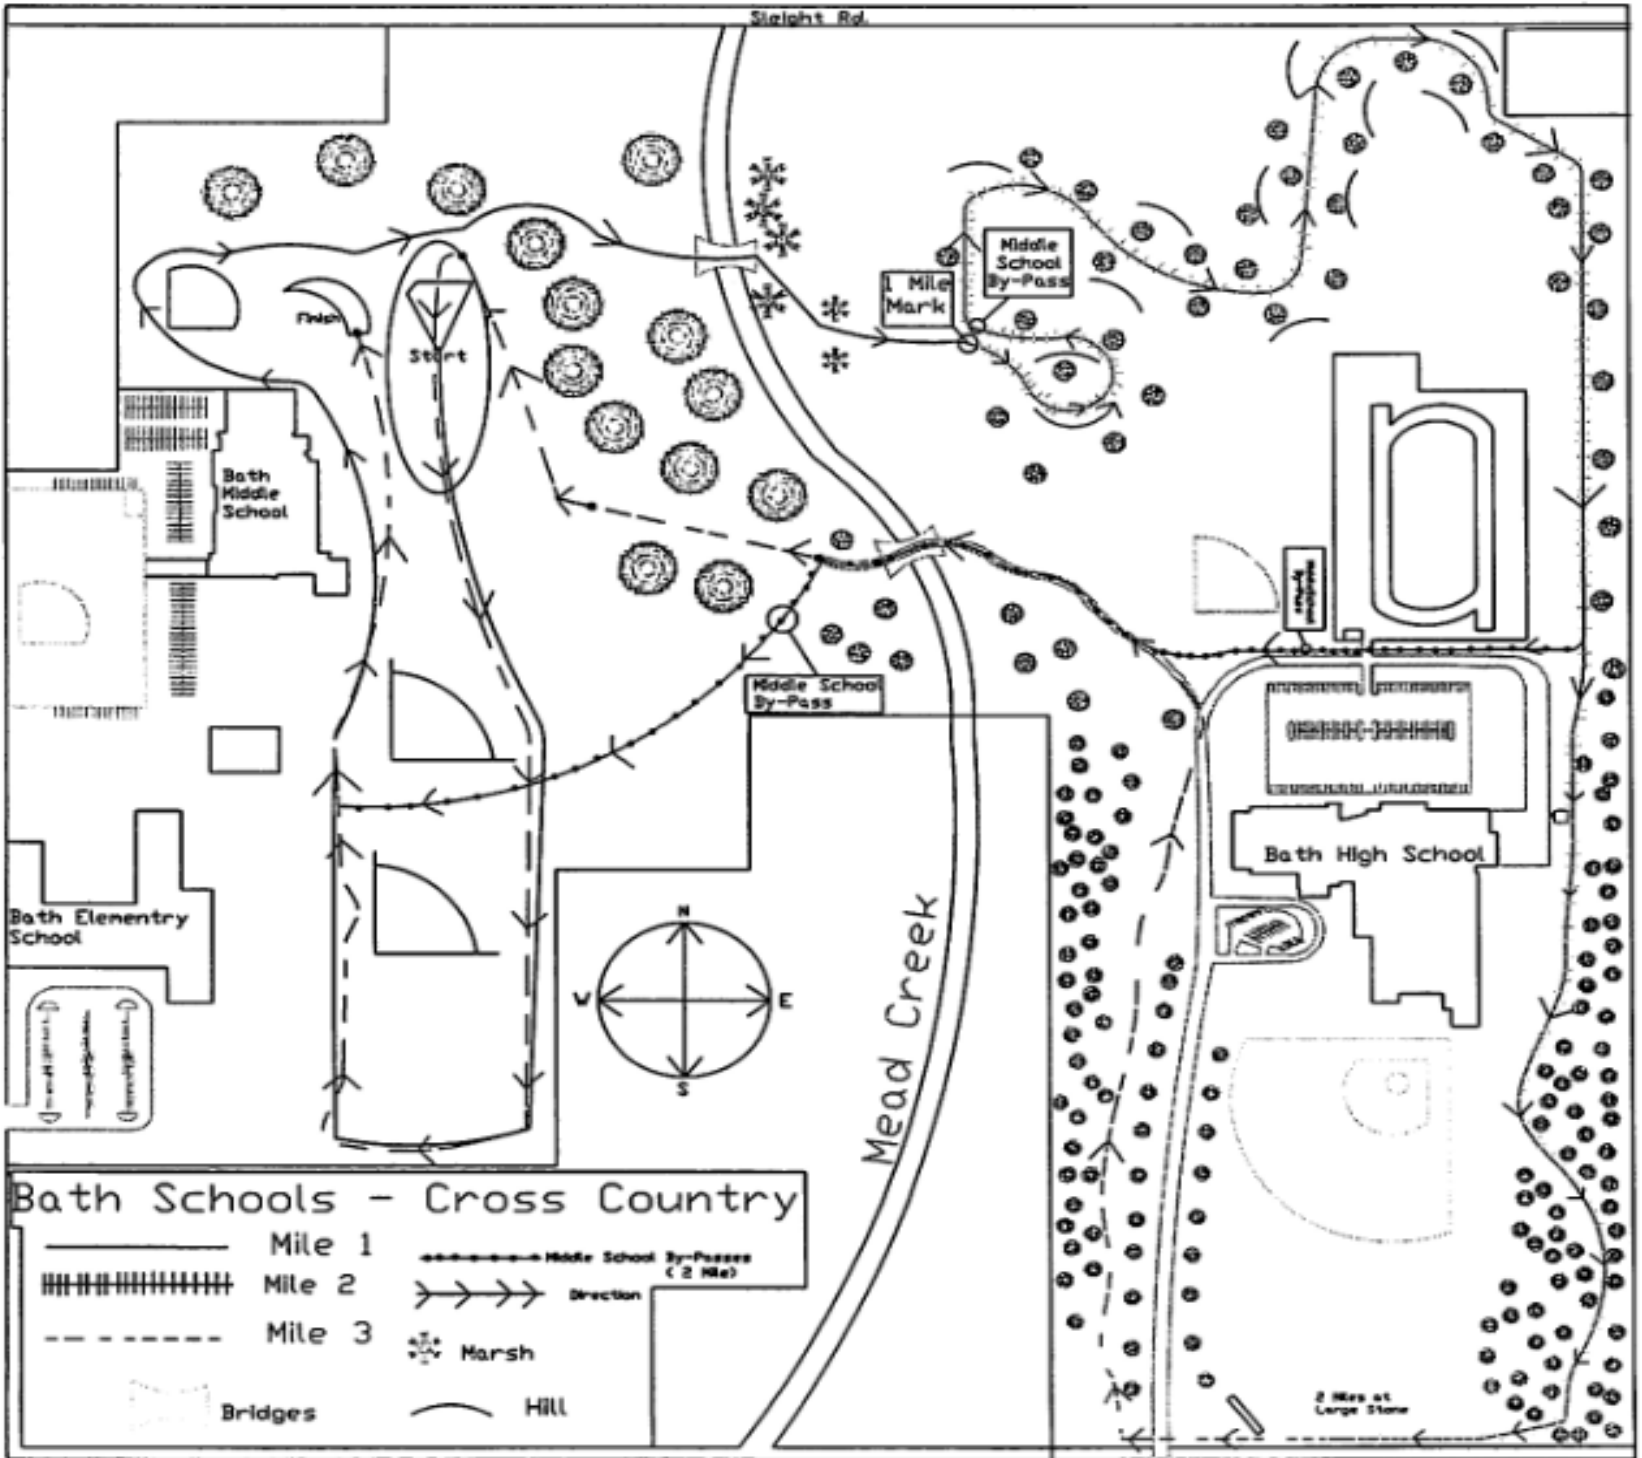

Bath Schools - HS Cross Country Trail

Webster Rd.

Clark Rd.

Bath Schools - Cross Country

—————	Mile 1	Middle School By-Passes (2 Mile)
	Mile 2	→→→	Direction
- - - - -	Mile 3	❄	Marsh
⌒	Bridges	⌒	Hill