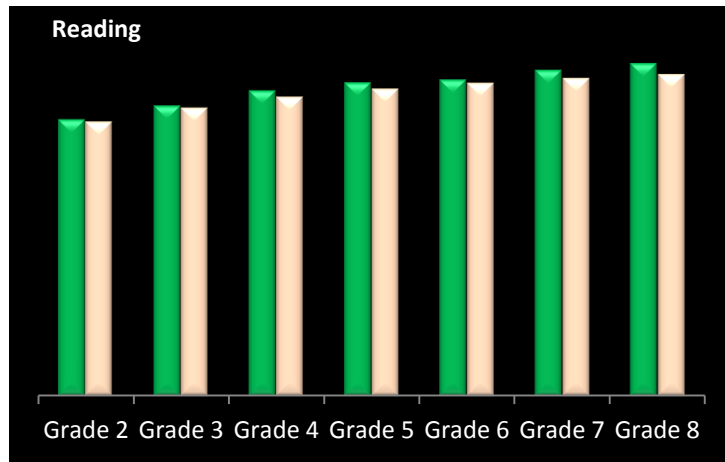

2015 MAPS TEST SCORES

READING

	St. Patrick	National
Grade 2	19.16	18.96
Grade 3	20.13	19.92
Grade 4	21.16	20.67
Grade 5	21.73	21.23
Grade 6	21.92	21.64
Grade 7	22.59	21.97
Grade 8	23.05	22.24

LANGUAGE USAGE