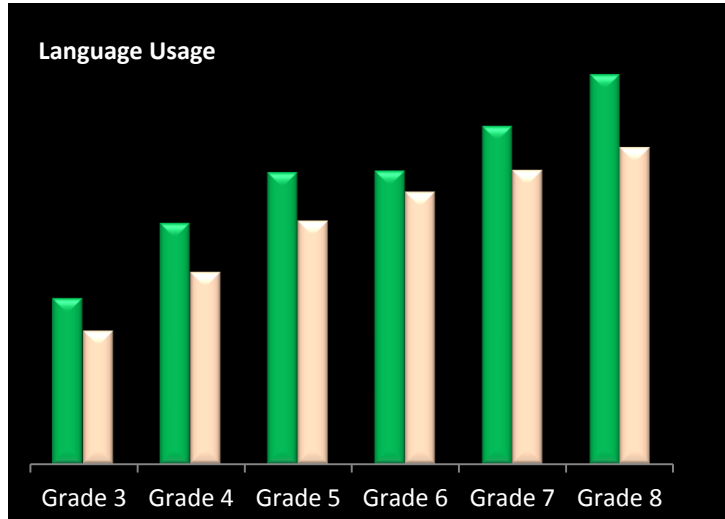

LANGUAGE USAGE

	St. Patrick	National
Grade 3	20.4	20.03
Grade 4	21.26	20.7
Grade 5	21.84	21.29
Grade 6	21.86	21.62
Grade 7	22.37	21.87
Grade 8	22.96	22.13