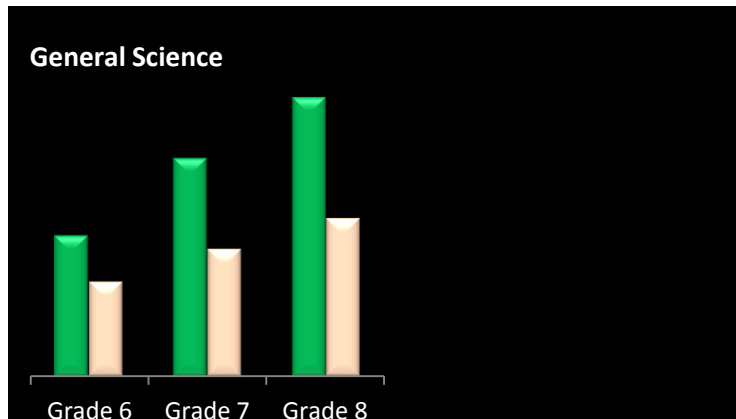

GENERAL SCIENCE

	St. Patrick	National
Grade 6	21.21	20.81
Grade 7	21.87	21.09
Grade 8	22.39	21.35